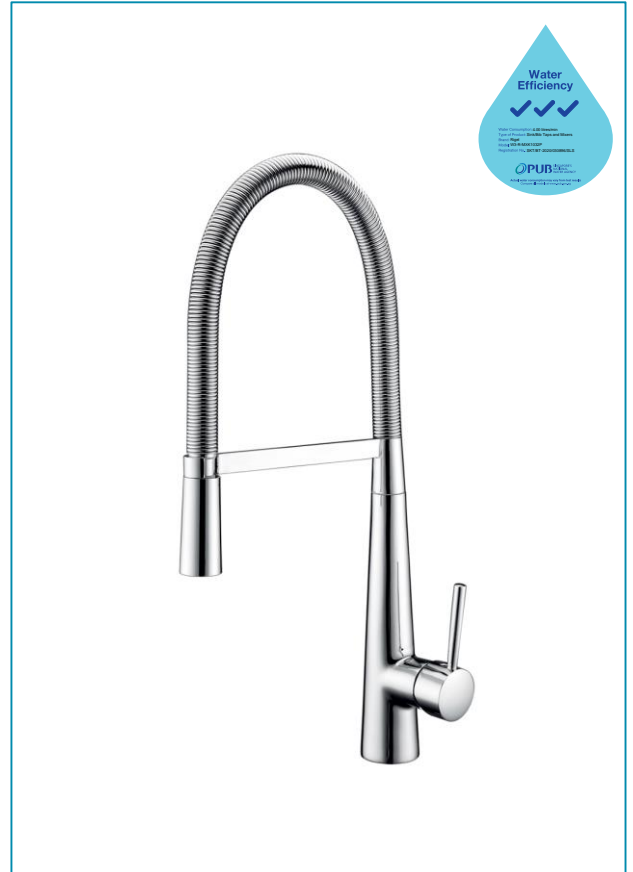

Sink Mixer with Pull-Out Spray

PRODUCT SPECIFICATIONS

- Installation type : Deck-mounted
- Dimension : 98(W) x 519(H)mm
- Material : Brass
- Finishing : Chrome
- Water flow rate : Nominal 4.0 litre/ min