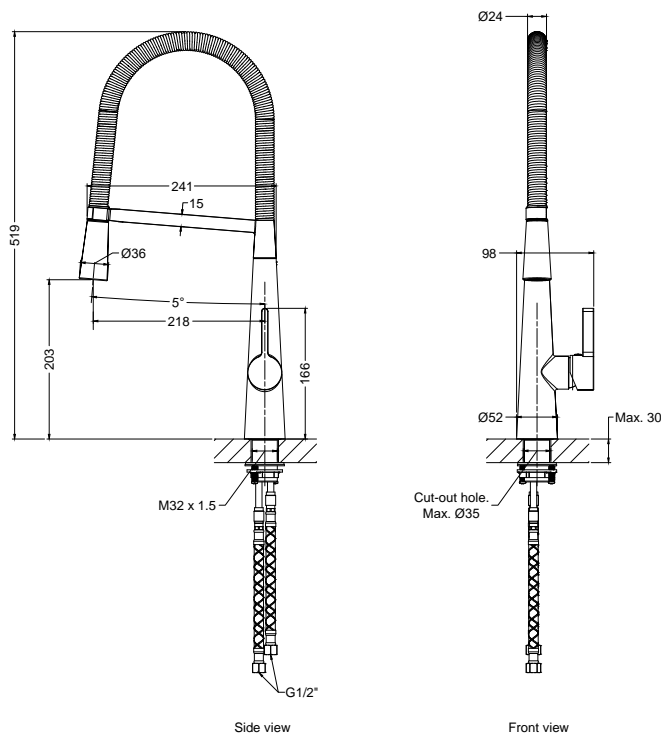

Sink Mixer with Pull-Out Spray

PRODUCT SPECIFICATIONS

- Installation type : Deck-mounted
- Dimension : 98(W) x 519(H)mm
- Material : Brass
- Finishing : Chrome
- Water flow rate : Nominal 4.0 litre/ min

TECHNICAL DRAWING

All dimension are in mm.

DISCLAIMER : While every effort has been made to ensure factual accuracy, the information presented is subject to changes due to requirements in different sites, markets and / or countries. Rigel reserves the right to make the necessary amendments at any time without prior notice.